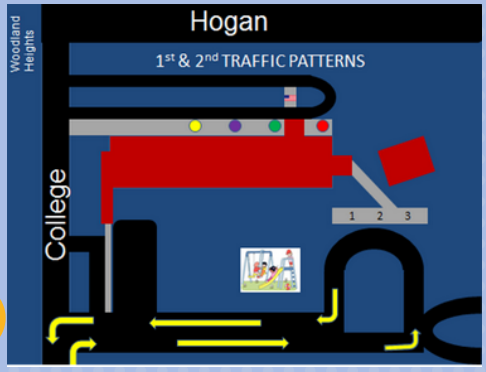

Attention Car Riders

If you don't have a car tag, please pick one up Monday morning.

Be Patient

Please remember that we will have a lot of first timers here Monday morning. Please allow yourself plenty of time for traffic.

It will get better!

Thank you for your cooperation and understanding.

Daily Schedule

- 7:30 Building Opens
- 7:30 – 8:00 Students Report to Cafeteria
- 8:00 Teachers and Students Report to Classrooms
- 8:10 Tardy Bell
- 11:00 – 1:00 Lunch
- 3:10 Day Care and Specialized Transportation Dismissal at North End
- 3:10 Car Rider Dismissal at South, Front and North End
- 3:25 Bus Rider Dismissal at North End