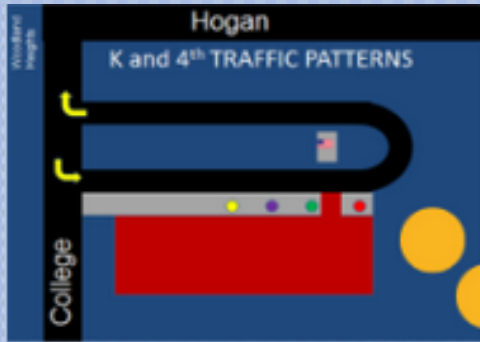

Daily Schedule