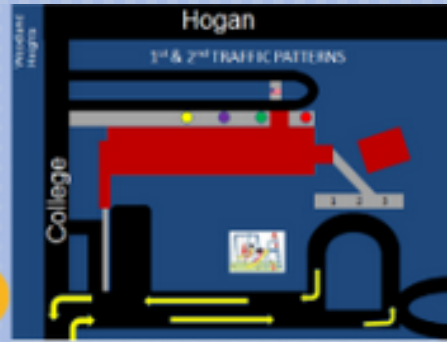

Daily Schedule